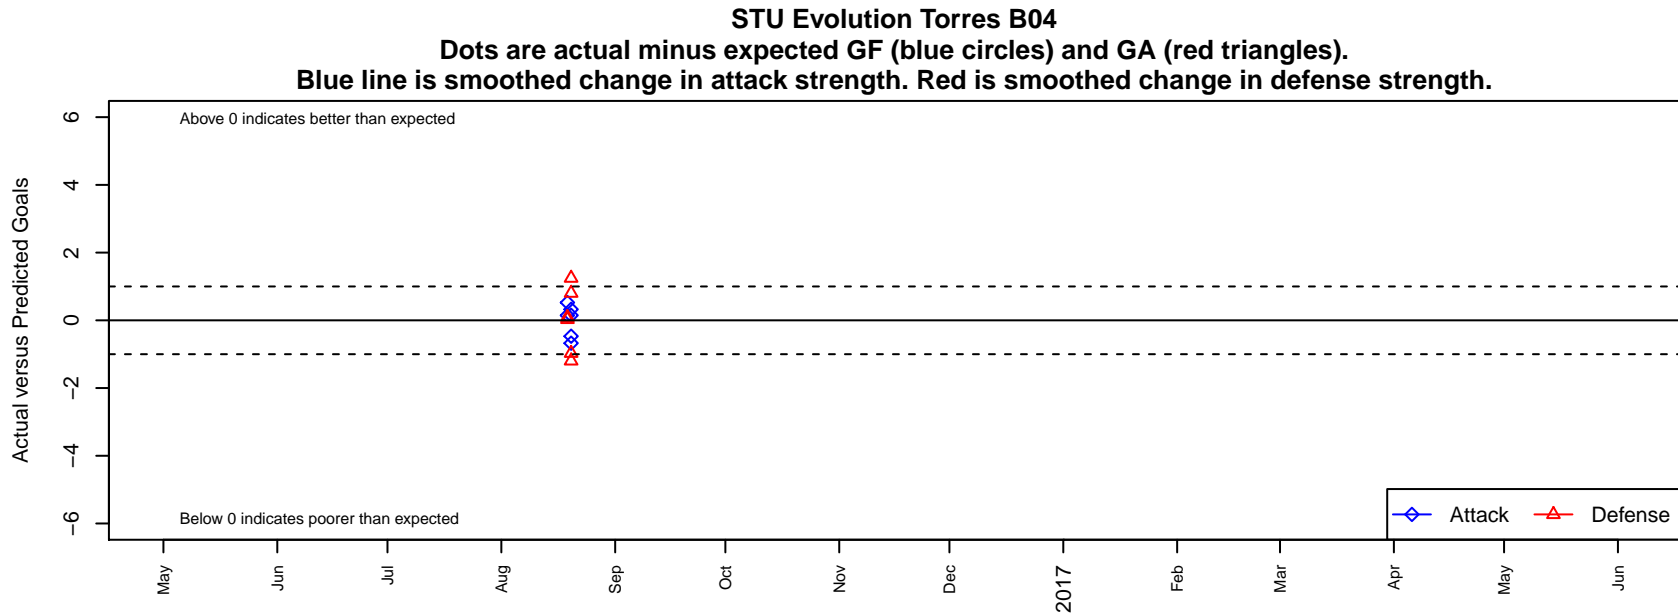

STU Evolution Torres B04

South Tacoma United
Tacoma, WA
B04 total strength=625
attack=0.71 defense=0.42

alt names used:
STU Evolution 04 Torres
STU Evolution 04 Trujillo

Venues played:
2016 Xtreme Cup BU13 Gold